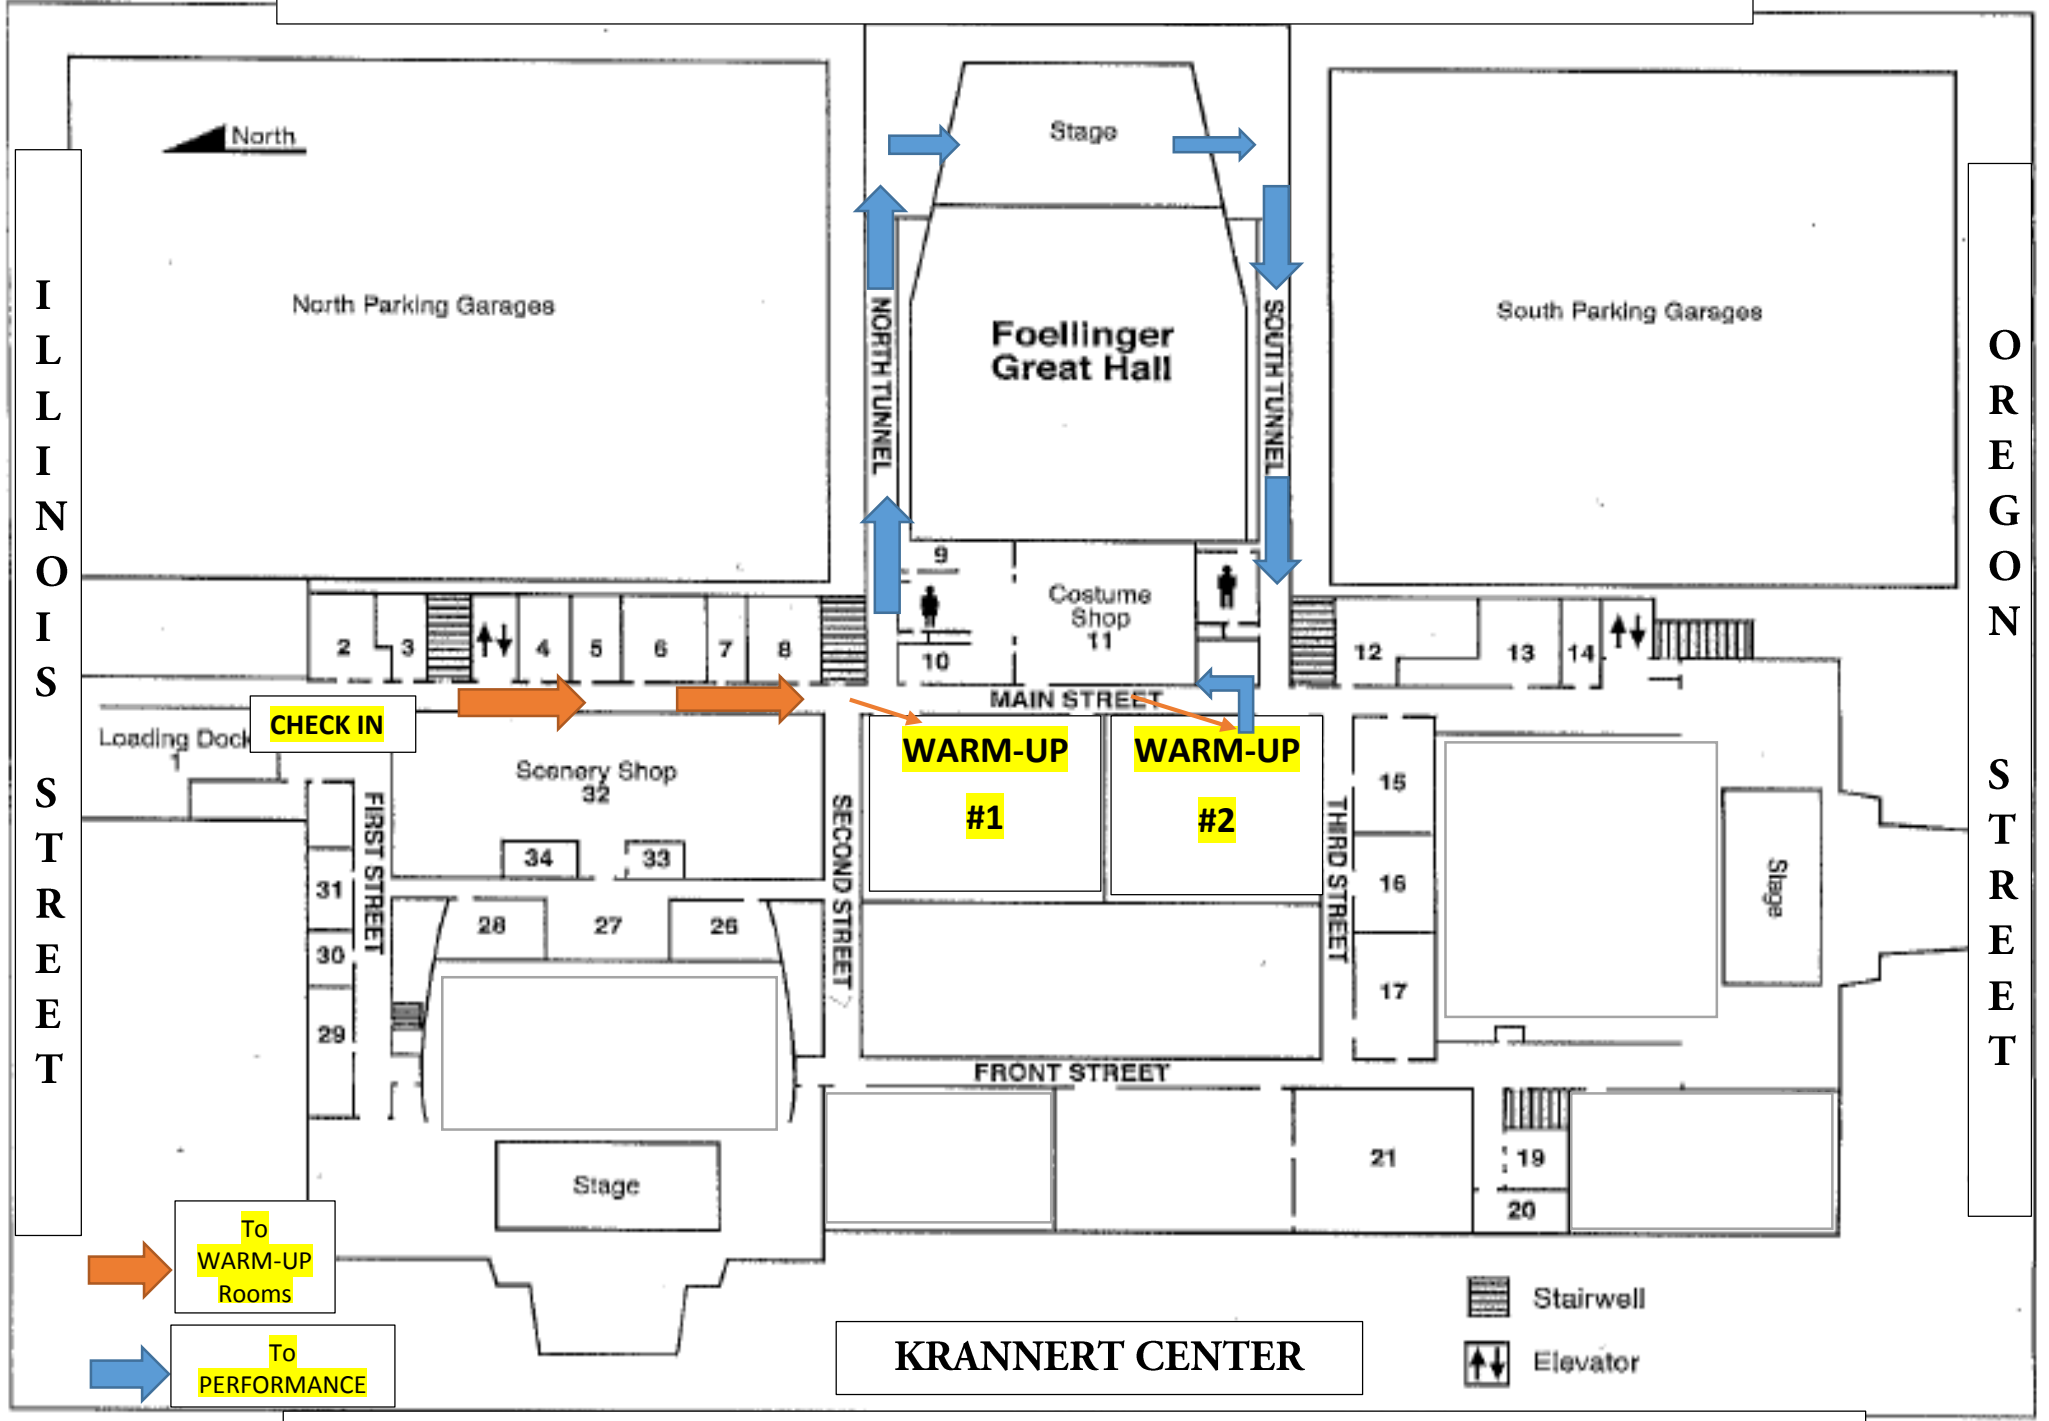

GREGORY STREET

To WARM-UP Rooms

To PERFORMANCE

KRANNERT CENTER

GOODWIN AVENUE

Stairwell
Elevator