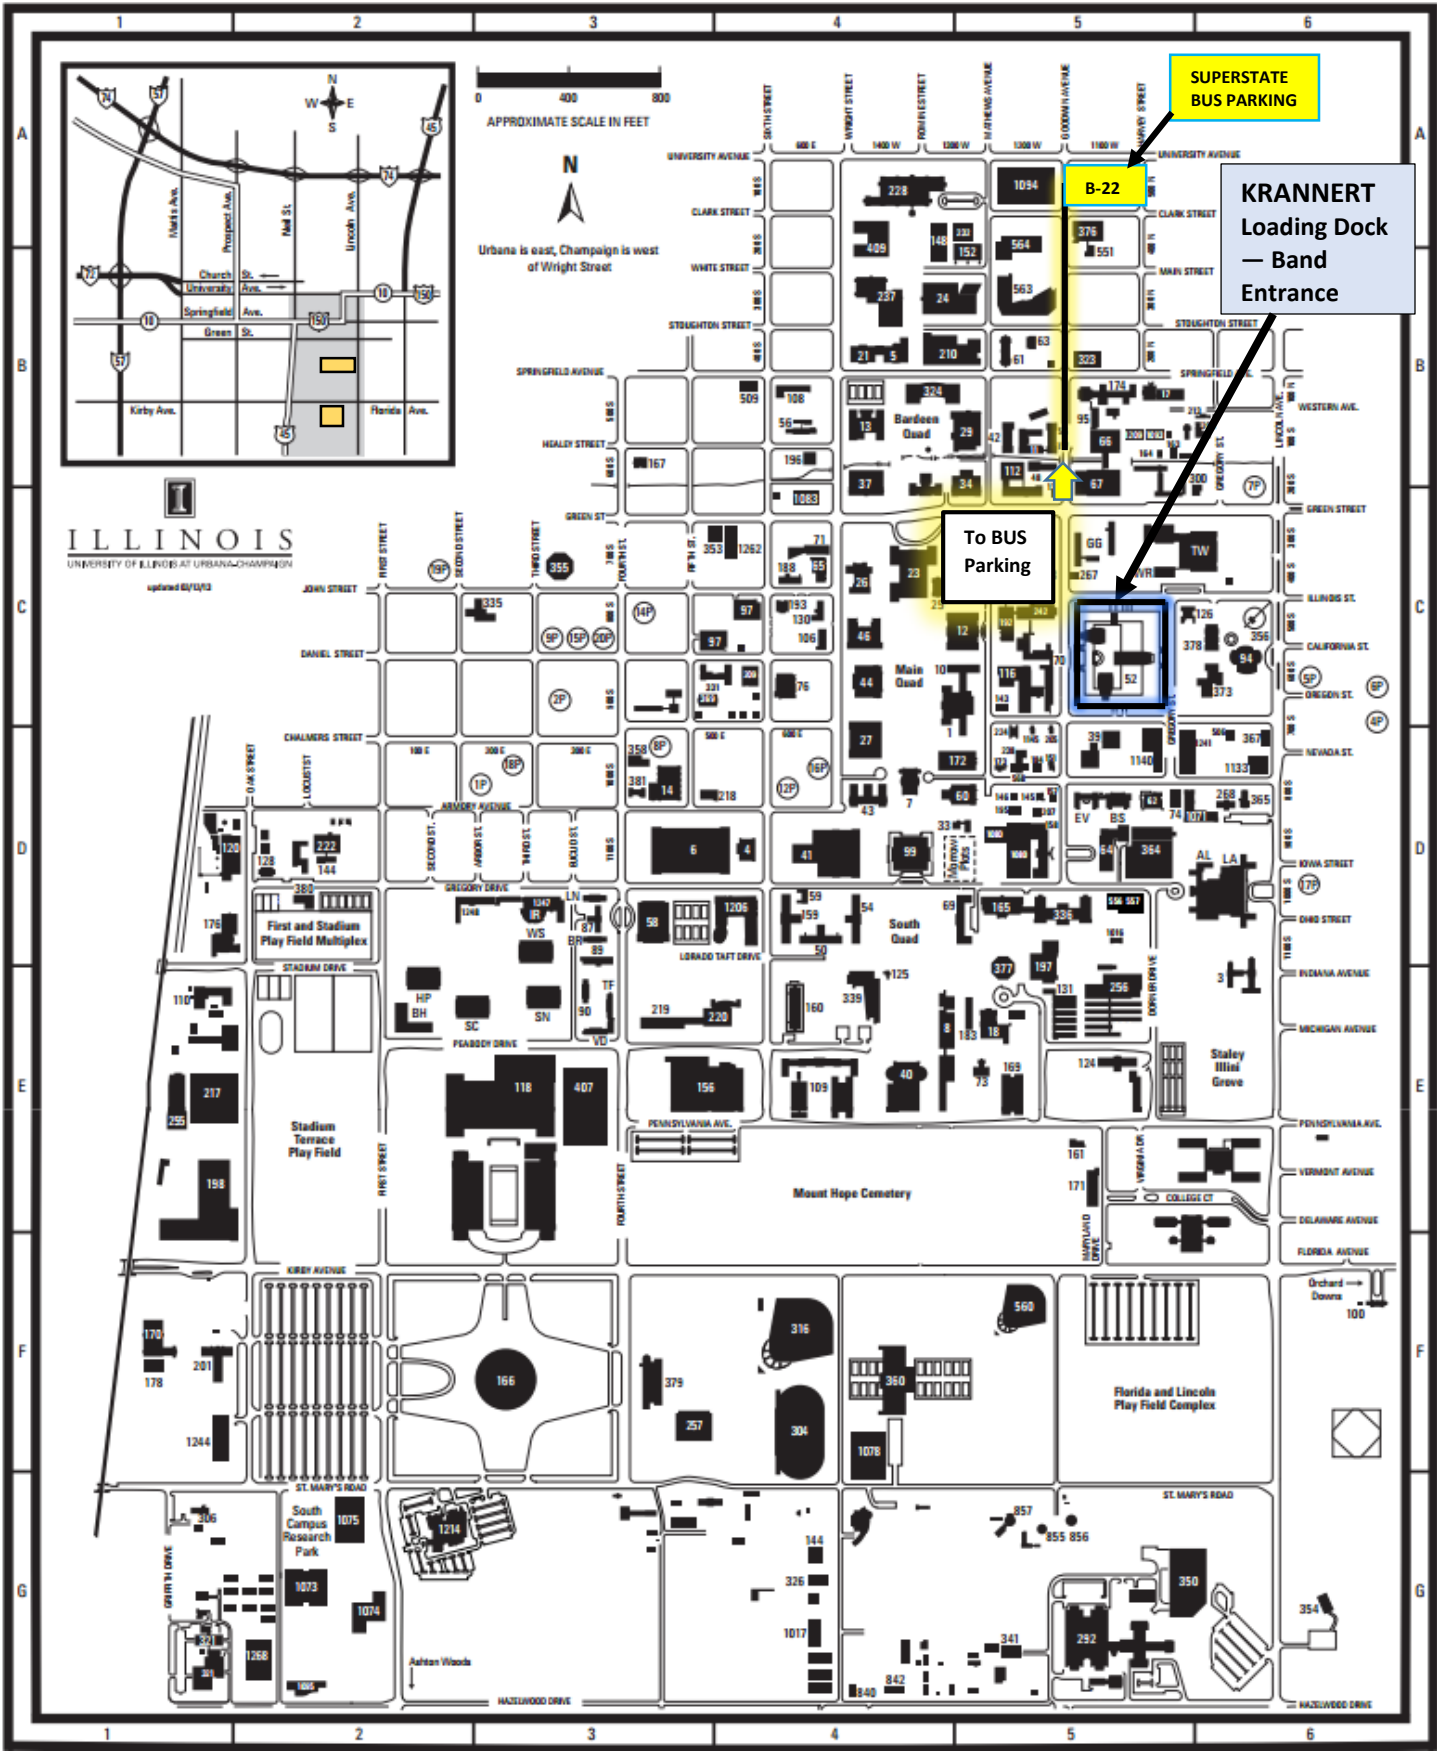

APPROXIMATE SCALE IN FEET  
0 400 800

Urbana is east, Champaign is west of Wright Street

**ILLINOIS**  
UNIVERSITY OF ILLINOIS AT URBANA-CHAMPAIGN  
updated 04/15/13

**SUPERSTATE  
BUS PARKING**

**KRANNERT  
Loading Dock  
- Band  
Entrance**

**To BUS  
Parking**

**B-22**

First and Stadium  
Play Field Multiplex

Stadium  
Terrace  
Play Field

Mount Hope Cemetery

Florida and Lincoln  
Play Field Complex

South Campus  
Research  
Park

Florida and Lincoln  
Play Field Complex

South Campus  
Research  
Park

Florida and Lincoln  
Play Field Complex